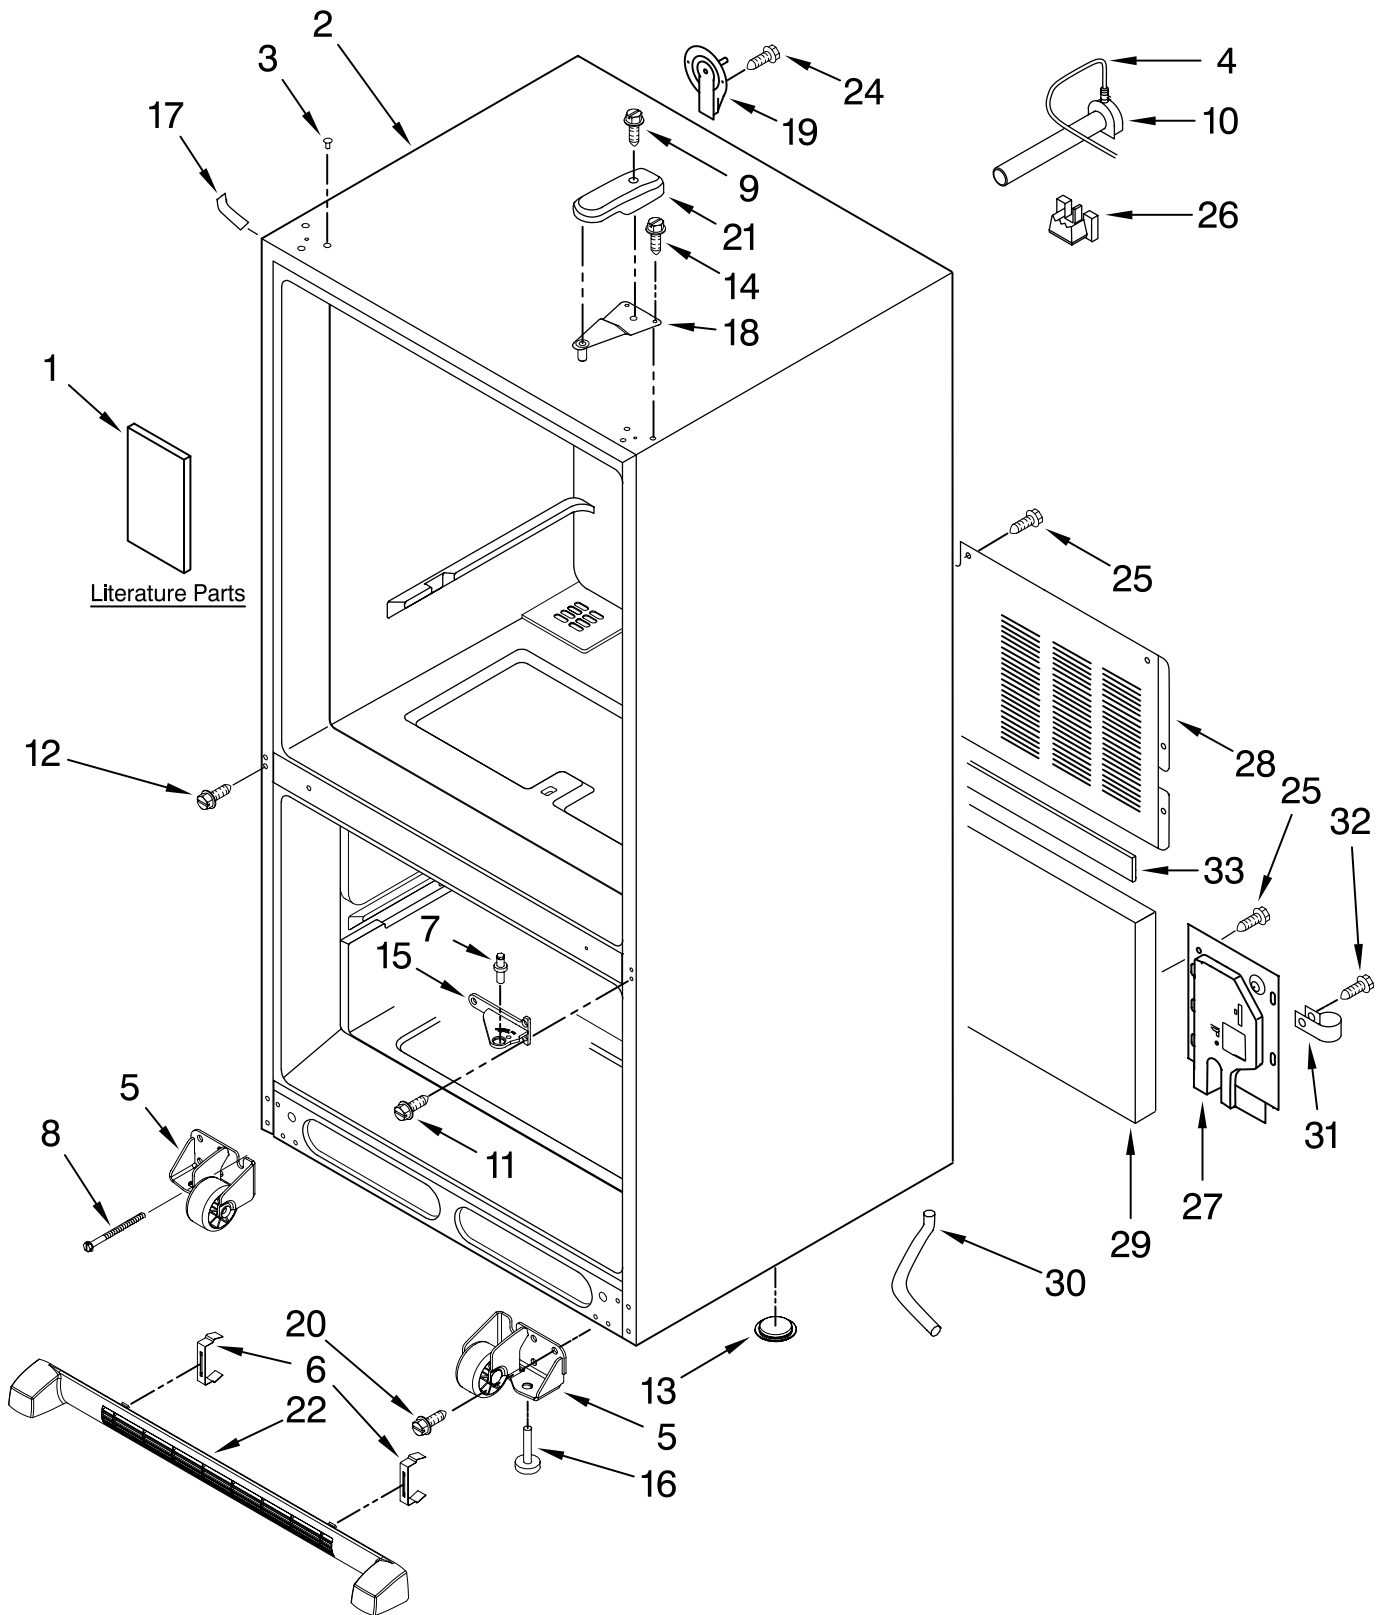

For Model: KBL520ETSS11

(Stainless Steel)

FOR ORDERING INFORMATION REFER TO PARTS PRICE LIST

CABINET PARTS

For Model: KBL S20ETSS11

(Stainless Steel)

Illus. No.	Part No.	DESCRIPTION
1		Literature Parts
	W10137649	Owners Manual
	W10136377	Energy Tag
	67006616	Tech Sheet
2		Cabinet (Not a Servicable Part)
3		Plug, Button (3)
	67001131	Black
4	B5705307	Tube, Plastic
5	67002227	Roller Foot
	W10130460	LH
	W10130459	RH
6	12627302	Clip, Grille
7	67006642	Pin, Center Hinge
8	67006611	Bolt, Adjusting (Rear)
9	67006521	Screw
10	W10137519	Elbow, Till Tube
11	67006380	Screw
12	67006473	Screw
13	A3076901	Plug, Button
14	67006303	Screw
15		Hinge, Center
	67007043	Black
16	W10141622	Foot Brake (2)
17		Cover, Corner
	67003485	Black
18	12566604ED	Hinge, Top
19	67003331	Cover, Water Line
20	67006564	Screw (8)
21		Cover, Hinge
	67001012	Black
22		Grille Assembly (Includes Clips)
	W10131134	Black
24	67006287	Screw
25	67006425	Screw (10)
26	67004092	Block, Filter
27	67004098	Cover, Water Valve
28	12575101ED	Cover, Unit
29	67003796	Insulation, Sound
30	W10164397	Tube, Drain
31	67001067	Clip, Drain Tube
32	67006737	Screw
33	B5759649	Gasket

FOR ORDERING INFORMATION REFER TO PARTS PRICE LIST

REFRIGERATOR LINER PARTS

For Model: KBL S20ETSS11

(Stainless Steel)

FOR ORDERING INFORMATION REFER TO PARTS PRICE LIST

REFRIGERATOR LINER PARTS

For Model: KBL S20ETSS11